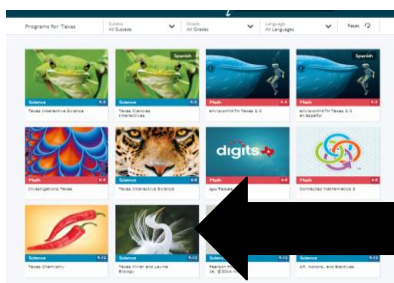

Texas Pearson Miller & Levine Biology

Try the digital course for Texas Pearson Miller & Levine Biology with Realize!

Two ways to access the online course:

1. **Sign In** with pre-created access! Go to www.PearsonTexas.com
Username: pearsonbiochem
Password: welcome1

Click on **PROGRAMS** to select and browse Texas Miller and Levine Biology

OR

2. **Create your own access!** Go to www.TryPearsonTexas.com

Scroll Down & Select your Product – Texas Miller and Levine Biology